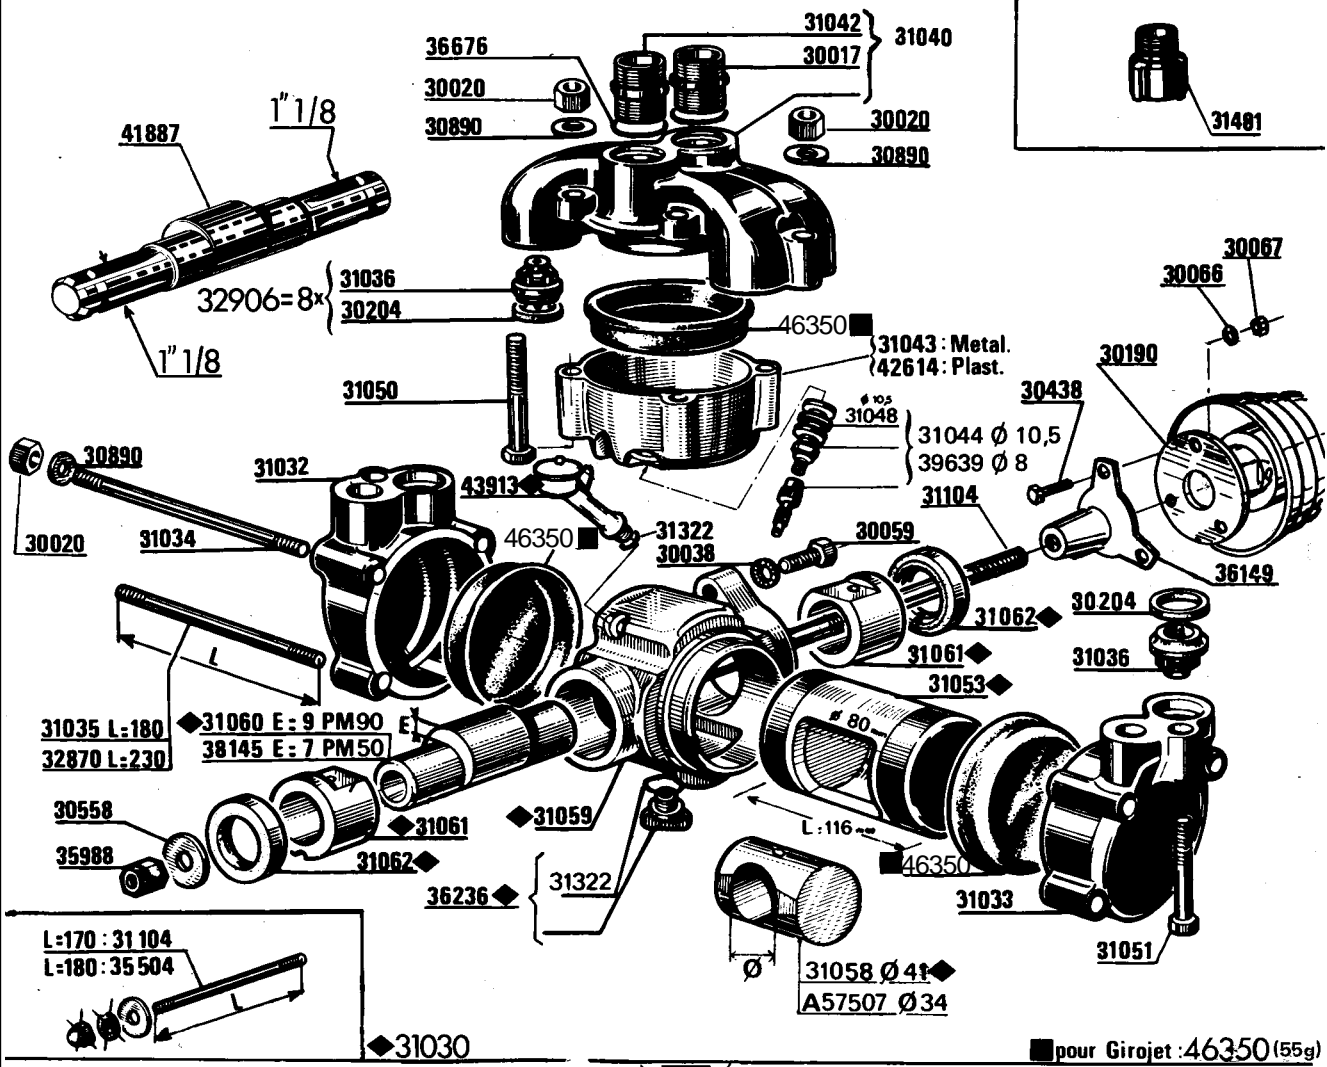

POMPES  
PUMPS  
BOMBAS  
PUMPEN

PM 50  
PM 90

CANADA

L:170 : 31 104  
L:180 : 35 504

CLE  
SPANNER  
SCHLÜSSEL  
CHIAVE

96018 M

08.07.2004

**Tecnomat**  
technologies