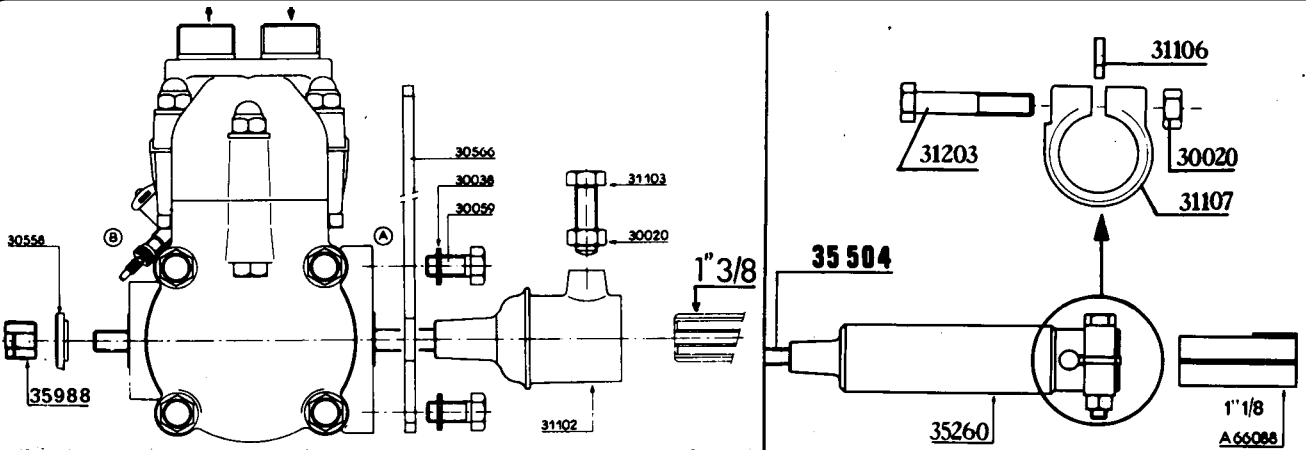

POMPES  
PUMPS  
BOMBAS  
PUMPEN

PM 50  
PM 90

CANADA

L:170 : 31 104  
L:180 : 35 504

CLE  
SPANNER  
SCHLÜSSEL  
CHIAVE

96018 M

08.07.2004

**Tecnomat**  
technologies