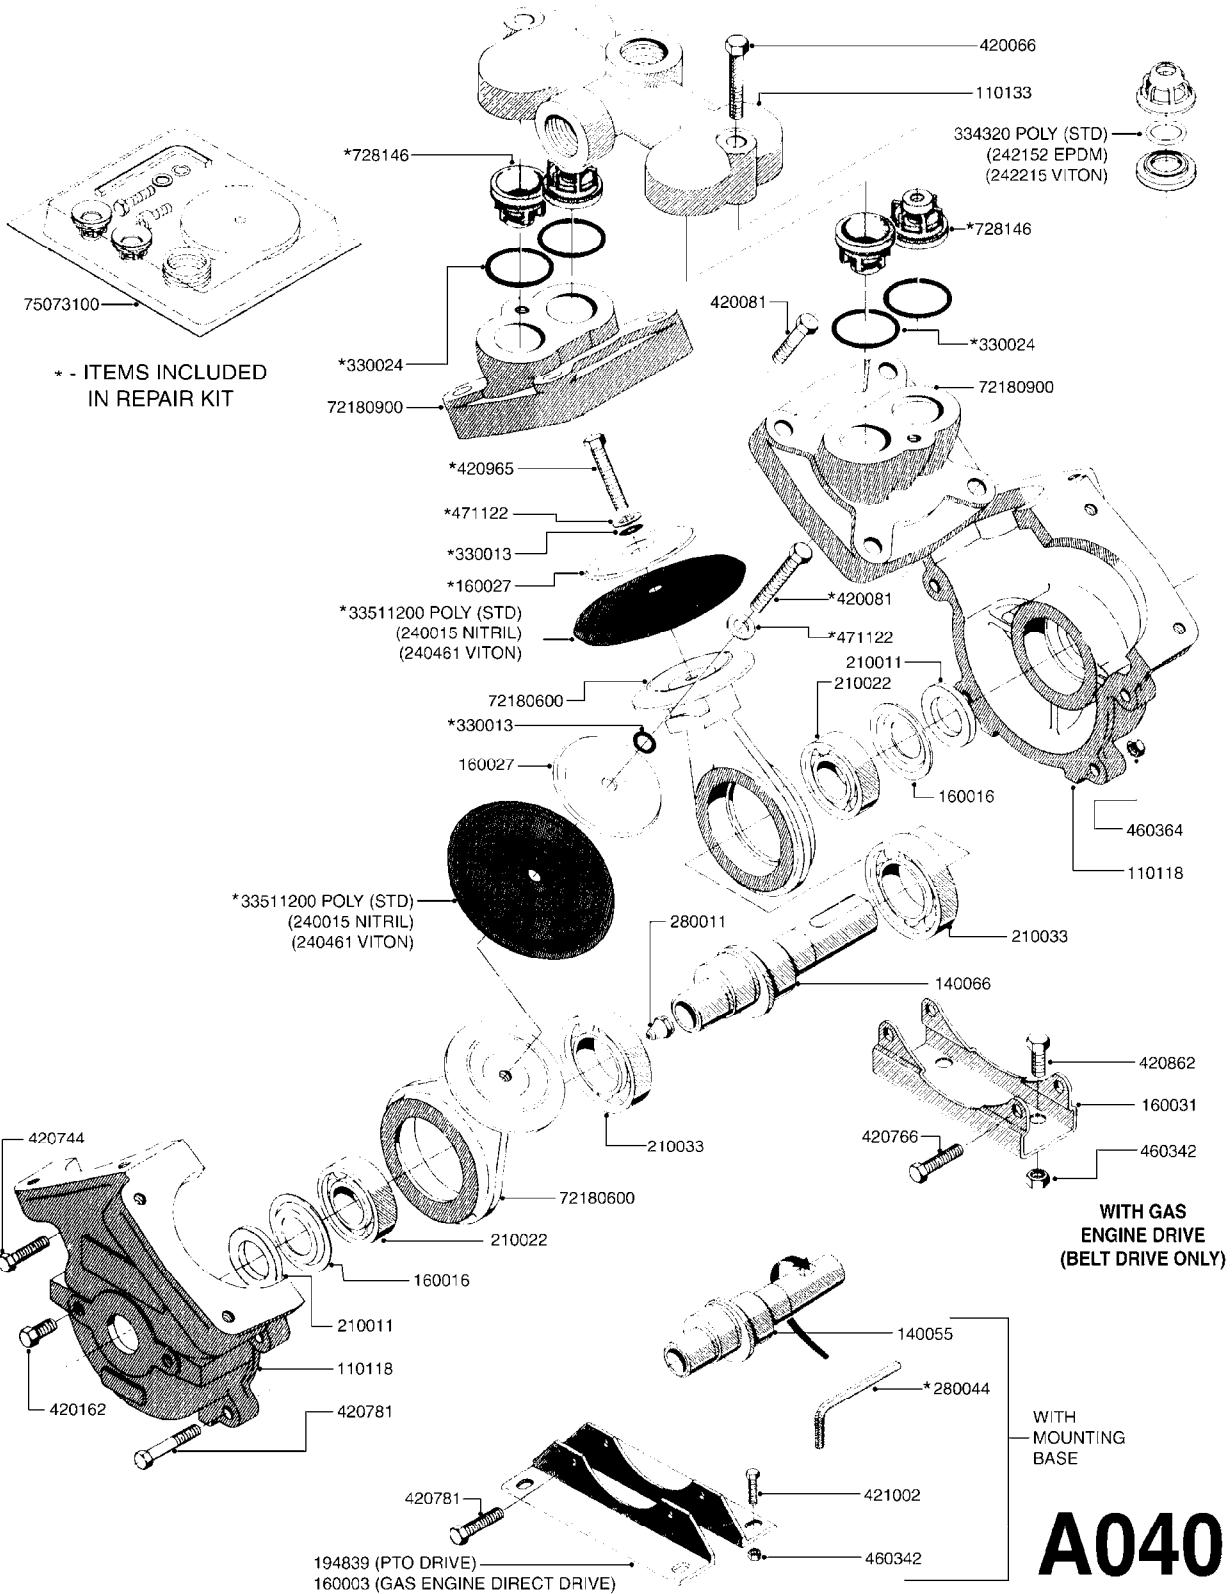

PUMP - 600
A040-HIN, 06:10:10

PUMP - 600
A040-HIN, 06:10:10

Page 1
Date 19.03.2013 9:41

parts-n°	order qty	description
110118	1	PUMP CASTING 600
110133	1	VALVE CHAMBER MOD 600 PAINTED
140055	1	CRANK SHAFT, MODEL 600
140066	1	CRANK SHAFT, MODEL 600/4
160003	1	PUMP MOUNT PLATE TALL 500/600
160016	1	DUST PLATE
160027	1	DIAPHRAGM UPPER DISC 500-600
160031	1	BASE PLATE MODEL 500-600
194839	1	ANGLE IRON FOOT, M 500-600 RED
210011	1	SEAL FELT D39/23 X 4
210022	1	BEARING BALL 6205
210033	1	BEARING BALL 6007
240015	1	DIAPHRAGM MODEL 500-600 NITRIL
240461	1	DIAPHRAGM MODEL 500-600 VITON
242152	1	O-RING D18.2X3 EPDM
242215	1	O-RING D18X3 VITON
280011	1	GREASE NIPPLE 1/8' H TR
280044	1	KEY HEXAGON W6 3/16'
330013	1	O-RING D15/D10X2.5 F.3/8"NUT
330024	1	O-RING D41,1/D34.5 X 3,5
334320	1	O-RING D18X3 POLYURETHANE
420066	1	BOLT HEX 8.8 DEL 3/8"X50MM
420081	1	BOLT HEX 8.8 DEL 3/8"X40MM
420162	1	BOLT HEX 8.8 DEL 3/8"x15MM
420744	1	BOLT HEX 8.8 DEL M8X40
420766	1	BOLT HEX 8.8 DEL M8X45
420781	1	BOLT HEX 8.8 DEL M8X50
420862	1	BOLT HEX 8.8 DEL M10X16 FT
420965	1	BOLT HEX 8.8 DEL M10X40
421002	1	BOLT HEX 8.8 DEL M10X30 FT
460342	1	NUT HEX M10
460364	1	NUT HEX M8 GALV.
471122	1	WASHER D20/D10.5X2 SS
728146	1	VALVE FOR 361(726890/707932)
33511200	1	DIAPHRAGM 503/603 PUR 2006
72180600	1	CONNECTING ROD FOR 503-603 M10
72180900	1	DIAPHRAGM COVER MOD. 600
75073100	1	PUMP KIT F.600