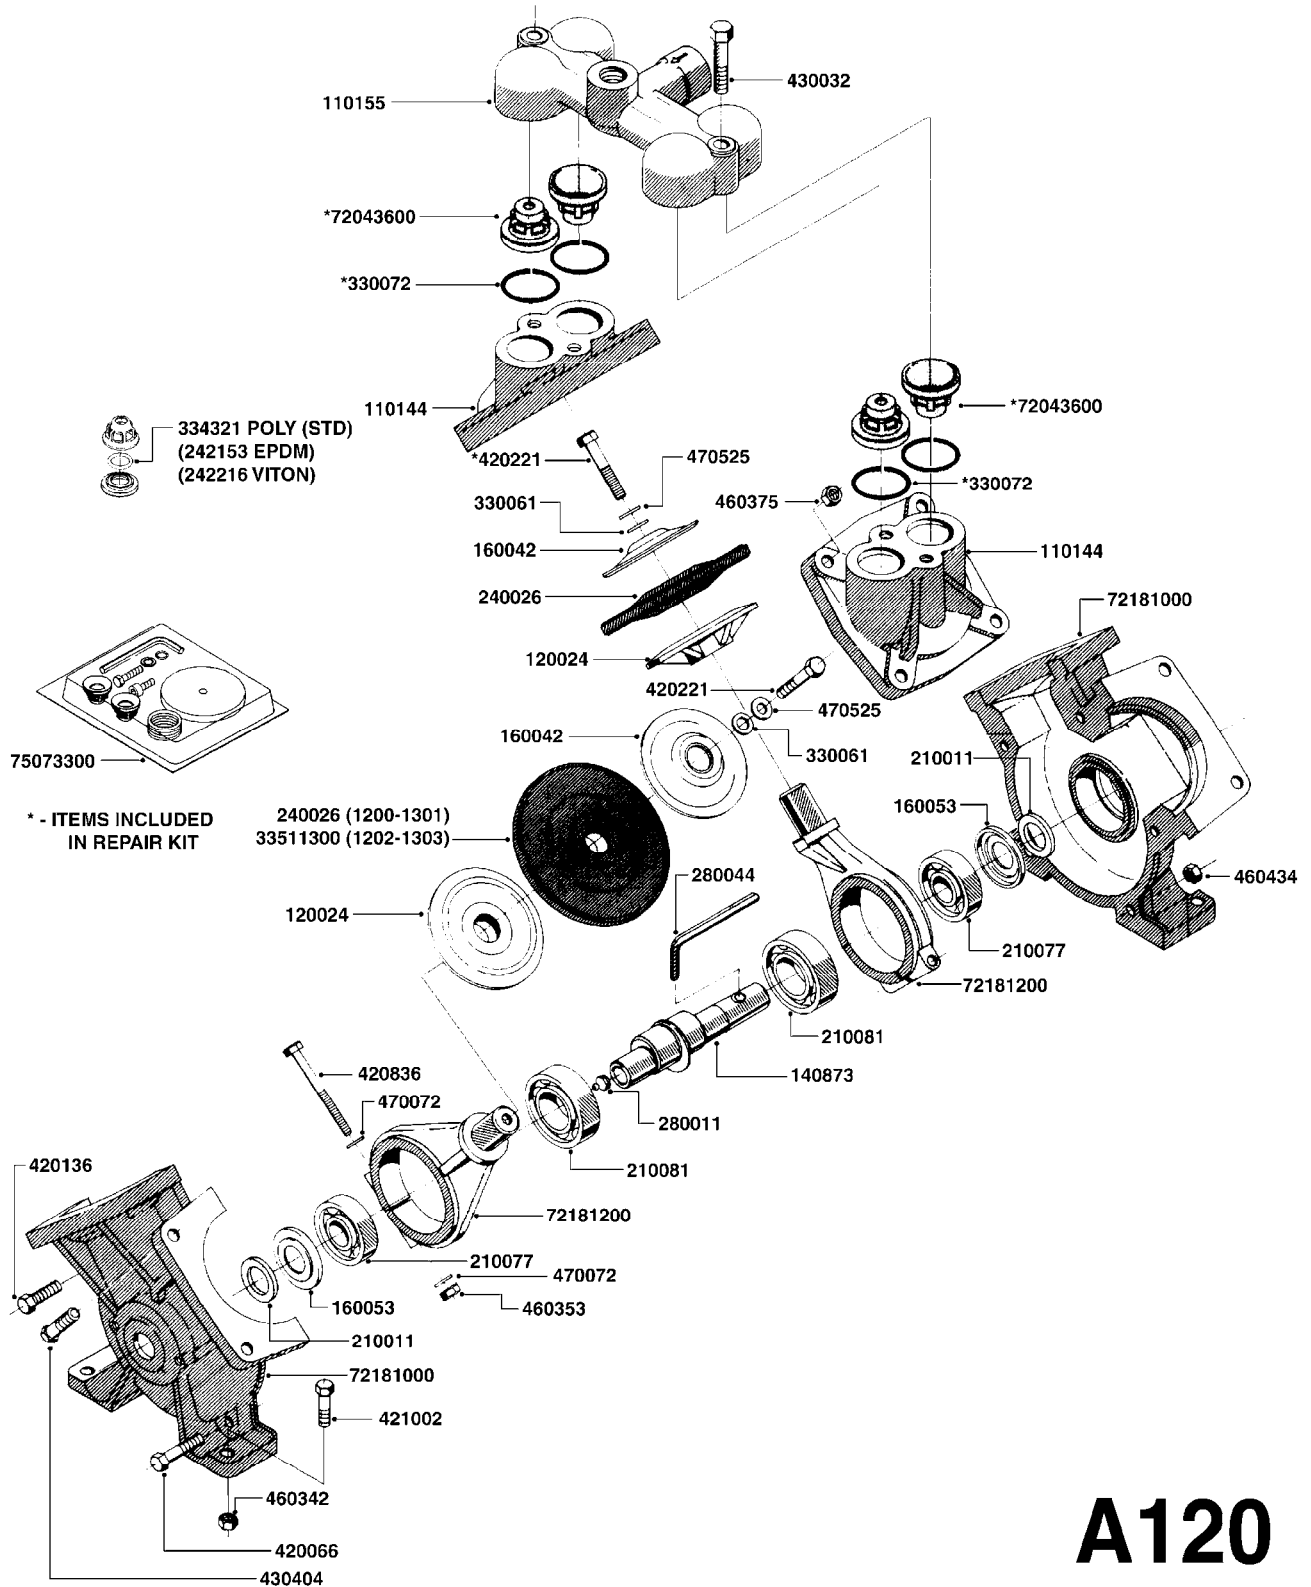

PUMP - 1200 W/ MOUNTING BASE
A120-HIN, 01:11:11

Page 0
Date 19.03.2013 9:41

PUMP - 1200 W/ MOUNTING BASE
A120-HIN, 01:11:11

Page 1

Date 19.03.2013 9:41

| parts-n° | order qty | description |
|----------|-----------|--------------------------------|
| 110144 | 1 | DIAPHRAGM COVER alt 72181100 |
| 110155 | 1 | VALVE CHAMBER F. 1200 PUMP |
| 120024 | 1 | DIAPHRAGM BACK DISC 1200-1300 |
| 140873 | 1 | CRANK SHAFT MODEL 1202-9MM |
| 160042 | 1 | DIAPHRAGM UPPER DISC 1200-1300 |
| 160053 | 1 | DUST PLATE |
| 210011 | 1 | SEAL FELT D39/23 X 4 |
| 210077 | 1 | BEARING BALL 6305 |
| 210081 | 1 | BEARING BALL 6307 |
| 240026 | 1 | DIAPHRAGM MODEL 1200/1301 |
| 242153 | 1 | O-RING D26X4 EPDM |
| 242216 | 1 | O-RING VITON F/1202/1302/462 |
| 280011 | 1 | GREASE NIPPLE 1/8' H TR |
| 280044 | 1 | KEY HEXAGON W6 3/16' |
| 330061 | 1 | O-RING D16/D11X2,5 |
| 330072 | 1 | O-RING D53,5/D45,5X4 |
| 334321 | 1 | O-RING POLY. 34.0x26.0x4.0 |
| 420066 | 1 | BOLT HEX 8.8 DEL 3/8"X50MM |
| 420136 | 1 | BOLT HEX 8.8 RAW 3/8'X30MM |
| 420221 | 1 | BOLT HEX 7/16'X2-1/4' |
| 420836 | 1 | BOLT HEX 8.8 RAW M8X85 |
| 421002 | 1 | BOLT HEX 8.8 DEL M10X30 FT |
| 430032 | 1 | BOLT HEX 8.8 RAW 1/2'X55MM |
| 430404 | 1 | BOLT HEX 8.8 DEL M12X50 |
| 460342 | 1 | NUT HEX M10 |
| 460353 | 1 | NUT HEX M8 BLACK |
| 460375 | 1 | NUT HEX M12 BLACK |
| 460434 | 1 | NUT HEX 3/8' NC BLACK |
| 470072 | 1 | WASHER D15/D8X.5 LOCK |
| 470525 | 1 | WASHER D19/D11.5X2.5 |
| 33511300 | 1 | DIAPHRAGM 1203/1302 POLY 2006 |
| 72043600 | 1 | VALVE FOR 462/463 |
| 72181000 | 1 | HOUSING, PUMP, 1203 RED |
| 72181200 | 1 | CONNECTING ROD FOR 1203 W/M12 |
| 75073300 | 1 | PUMP KIT 1200/1202 "06" |