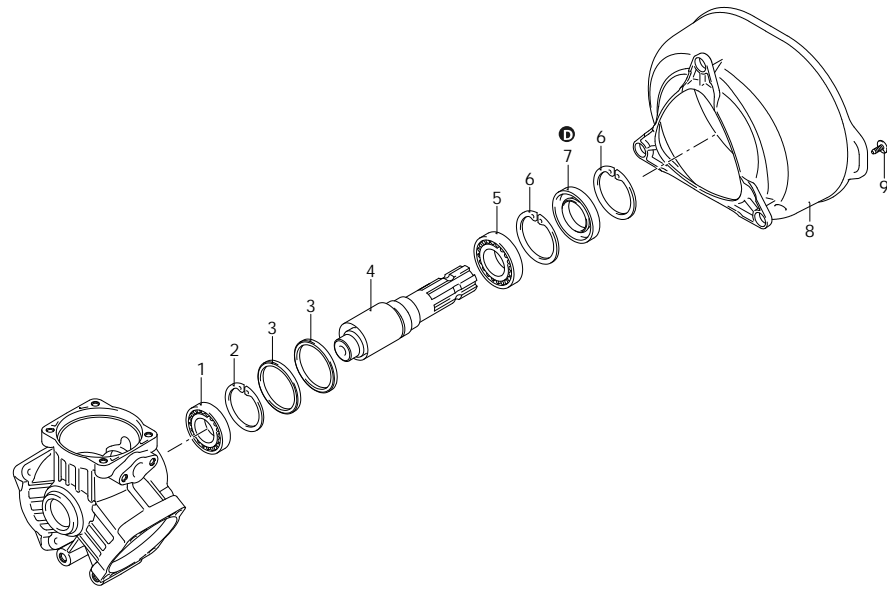

AR 75 BP

33271 AR 75 BP C - BlueFlex

Code	Description	Q	Note
1	4800010 Pump body	1	
2	820510 O-ring	Ø 10,82x1,78	1
3	880581 Plug	1/4" G	1 C=20Nm / Loxeal 24-18
4	4800060 Foot		2
5	650640 Screw	TCEI M10x25	4 C=50Nm
6	390180 O-ring	Ø 18,72x2,62	1 Lubricate with motor oil
7	4700030 Tank		1
8	380243 Washer		2
9	620611 Screw	TCEI M8x30	2 C=10Nm
10	1040060 O-ring	Ø 72,69x2,62	1 Lubricate Molykote Longterm W2
11	750050 Plug	red	1
12	4800040 Connecting-rod		3
13	380300 Pin		3 Lubrificate with Mineral Grease
14	380080 Ring	seeger Øi 14	6
15	4800190 Piston		3
16	4800200 Piston ring		3
17	4800210 Sleeve		3
18	3120082 Diaphragm	BlueFlex - Øe 90	3
19	4800020 Plate		3
20	3120100 Hub pin		3 C=25Nm / Loxeal 83-21
21	3120760 Washer		3
22	3120110 Nut	M8	3 C=20Nm
23	4800030 Head		3
24	390314 Washer		12
25	800862 Screw	TCEI M8x55	12 C=20Nm
A	42524 Valve kit		1
B	43080 Diaphragms kit	BlueFlex	1
C	46143 O-ring kit		1
D	46145 Maintenance repair kit	BlueFlex	1
E	47185 Tank kit		1

AR_01_039_v01

Customer: AR
Customer Code:

SAE 30
0,550 Kg

Revision: 1

Date: 25/08/2023

AR 75 BP

33271 AR 75 BP C - BlueFlex

Code	Description	Q	Note
1	4800110 Line	intake	1
2	390314 Washer		12
3	1140431 Screw	TCEI M8x75	12 C=15Nm
4	550040 O-ring	Ø 26,65x2,62	1 Lubricate with motor oil
5	651100 Ring nut	1" 1/4 G	1
6	4800360 Hose tail	Ø 30	1
7	3129050 Complete valve		6
8	3120230 Gasket		6 Lubrificate with P-40 Grease
9	4800130 Line	delivery	1
10	3120511 Nut	M8	12
11	1140450 O-ring	Ø 20,24x2,62	1 Lubricate Molykote PG54
12	3120440 Ring nut	1" G	1
13	3120460 Elbow	Ø 25	1
14	2840890 O-ring	Ø 14x2	1 Lubricate Molykote PG54
15	3120690 Plug	3/8" G	1 C=2Nm
23	2840890 O-ring	Ø 14x2	1 Lubricate Molykote PG54
24	3120690 Plug	3/8" G	1 C=2Nm
A	42524 Valve kit		1
B	43080 Diaphragms kit	BlueFlex	1
C	46143 O-ring kit		1
D	46145 Maintenance repair kit	BlueFlex	1

AR_02_015_v01

Customer: AR
Customer Code:

SAE 30
0,550 Kg

Revision: 1

Date: 25/08/2023

AR 75 BP

33271 AR 75 BP C - BlueFlex

Code Description